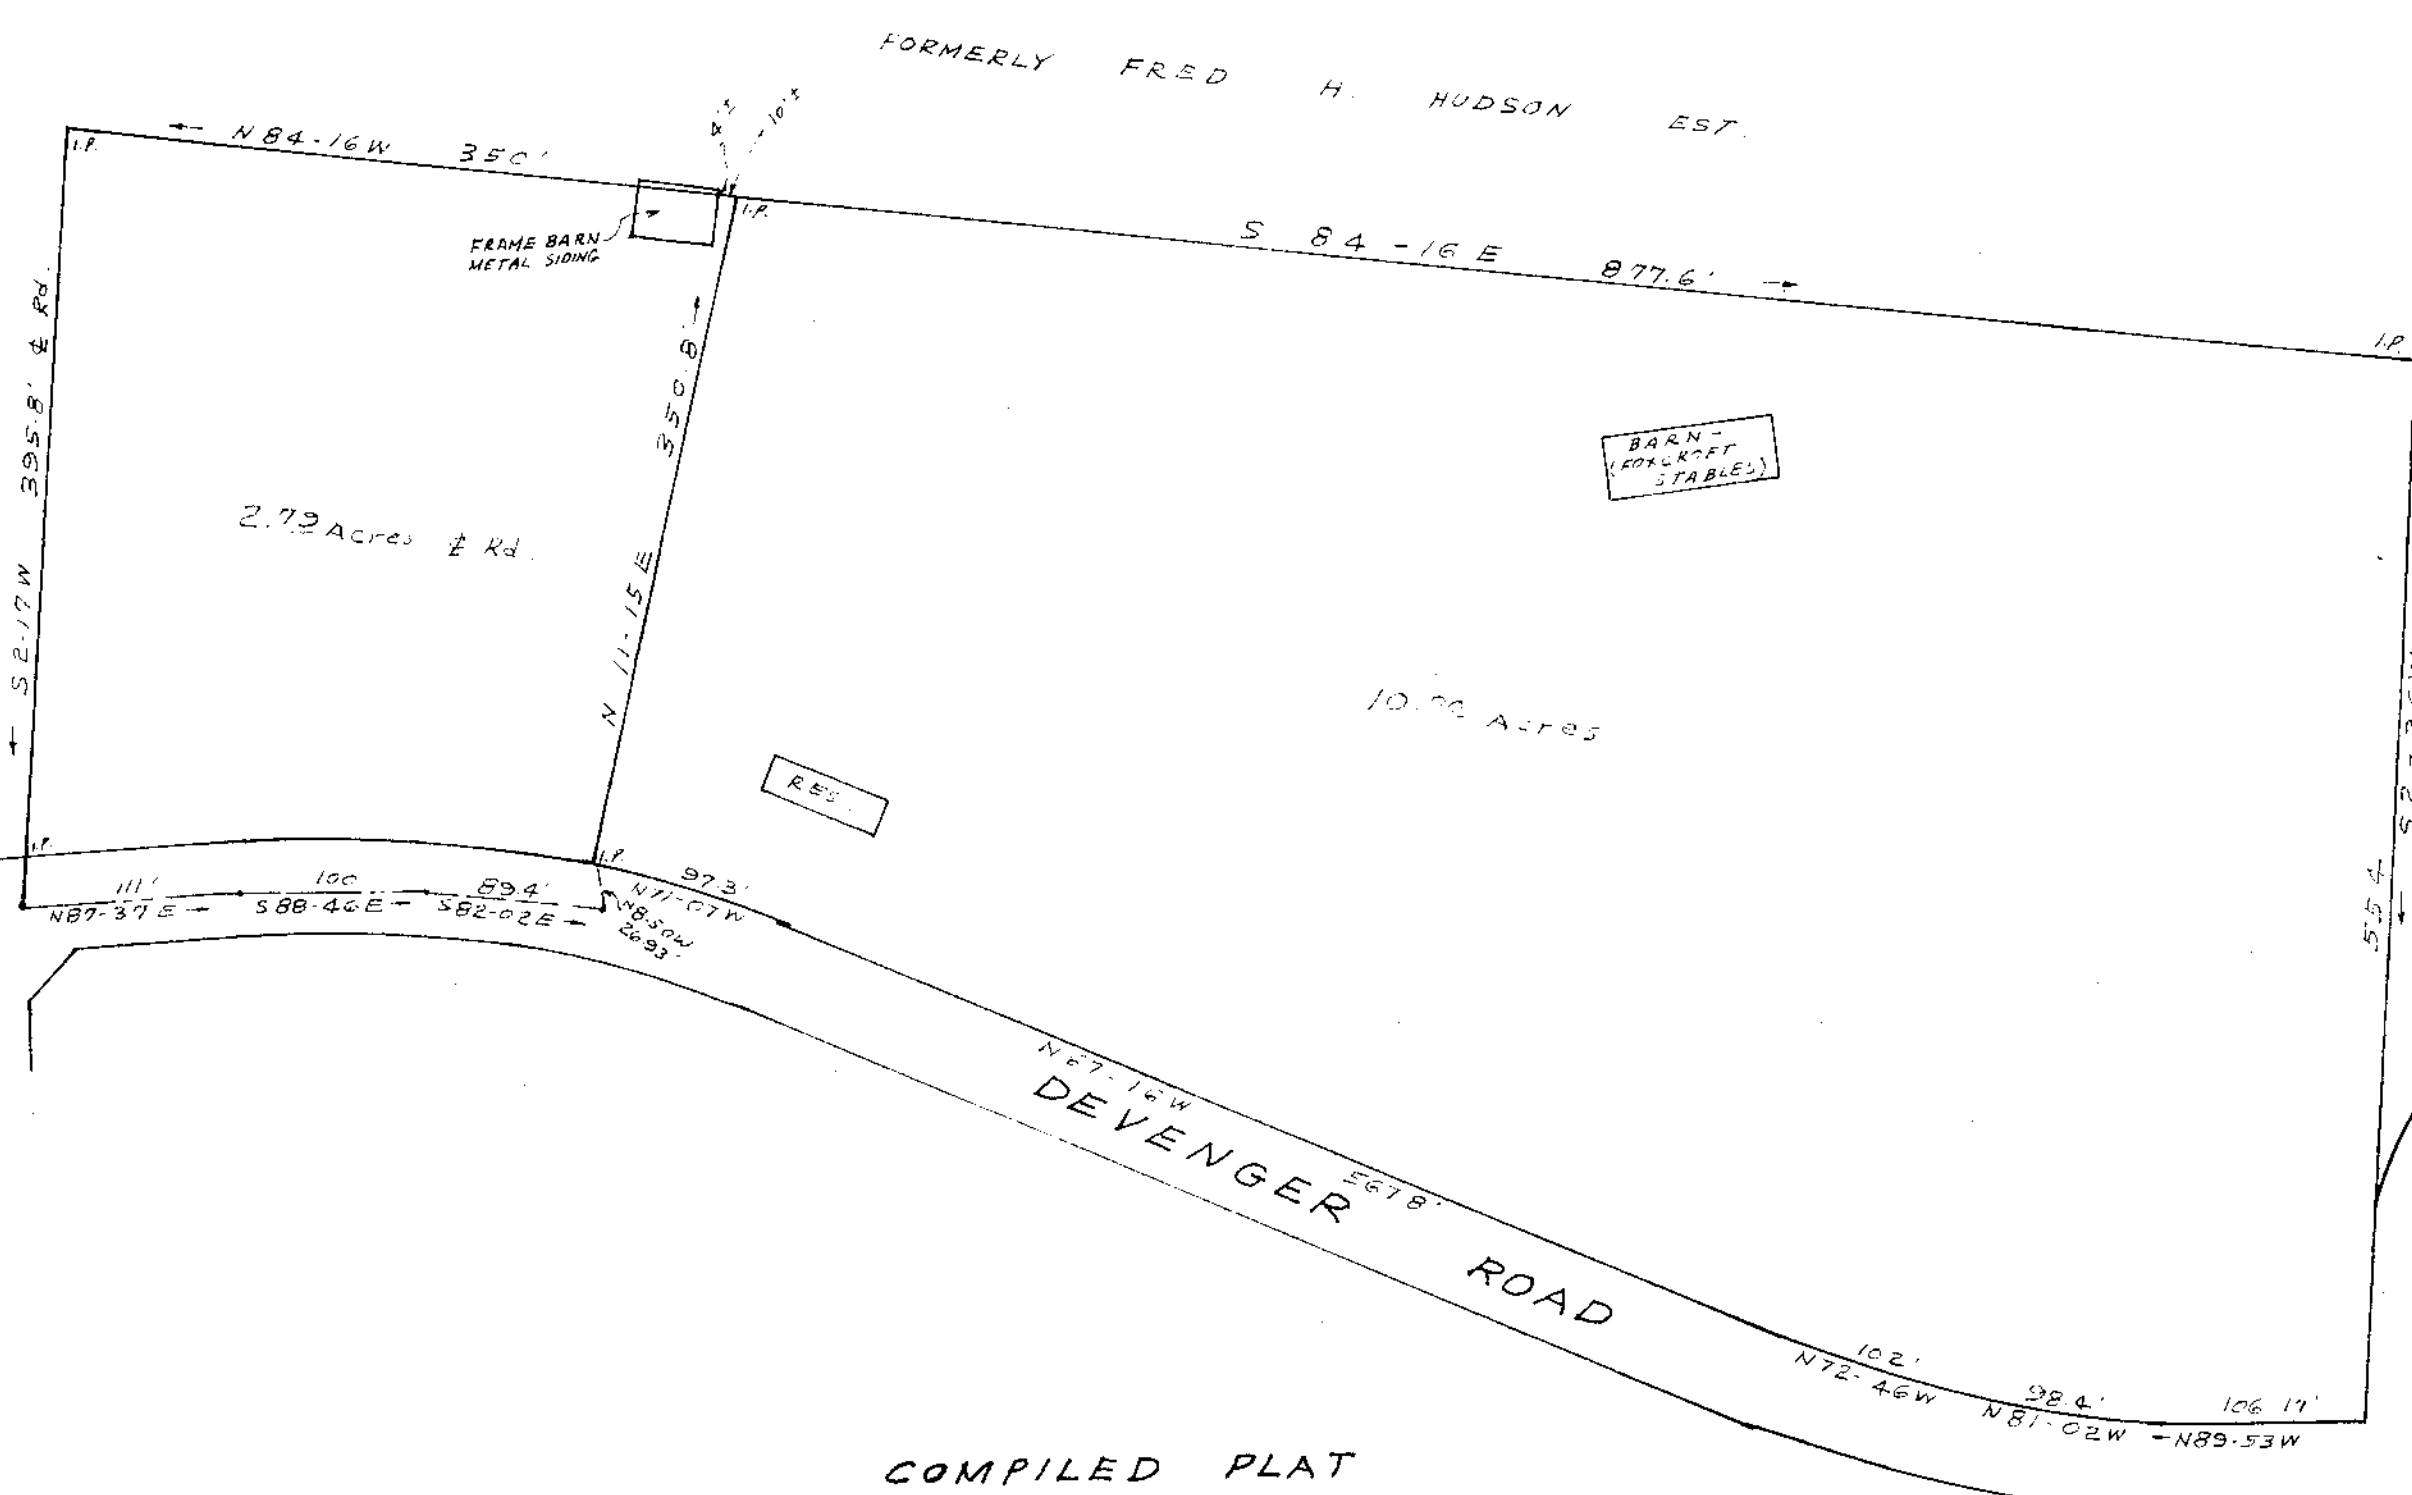

FORMERLY FRED H. HUDSON EST.

COMPILED PLAT
FRED H. HUDSON EST.
NEAR GREENVILLE S.C.

SCALE 1" = 100'
FEB. 9, 1976

12058

MICROFILMED

NOTE: THIS PLAT DRAWN FROM SURVEYS
BY ME JULY 11, 1974 AND APR. 21, 1975.

C.O. Riddle Reg. L.S. 1347

300 M

✓ 6-C-74

FILED
GREENVILLE, S.C.
OCT 17 11 21 AM '77
DONNIE S. TANKERSLEY
R.M.C.